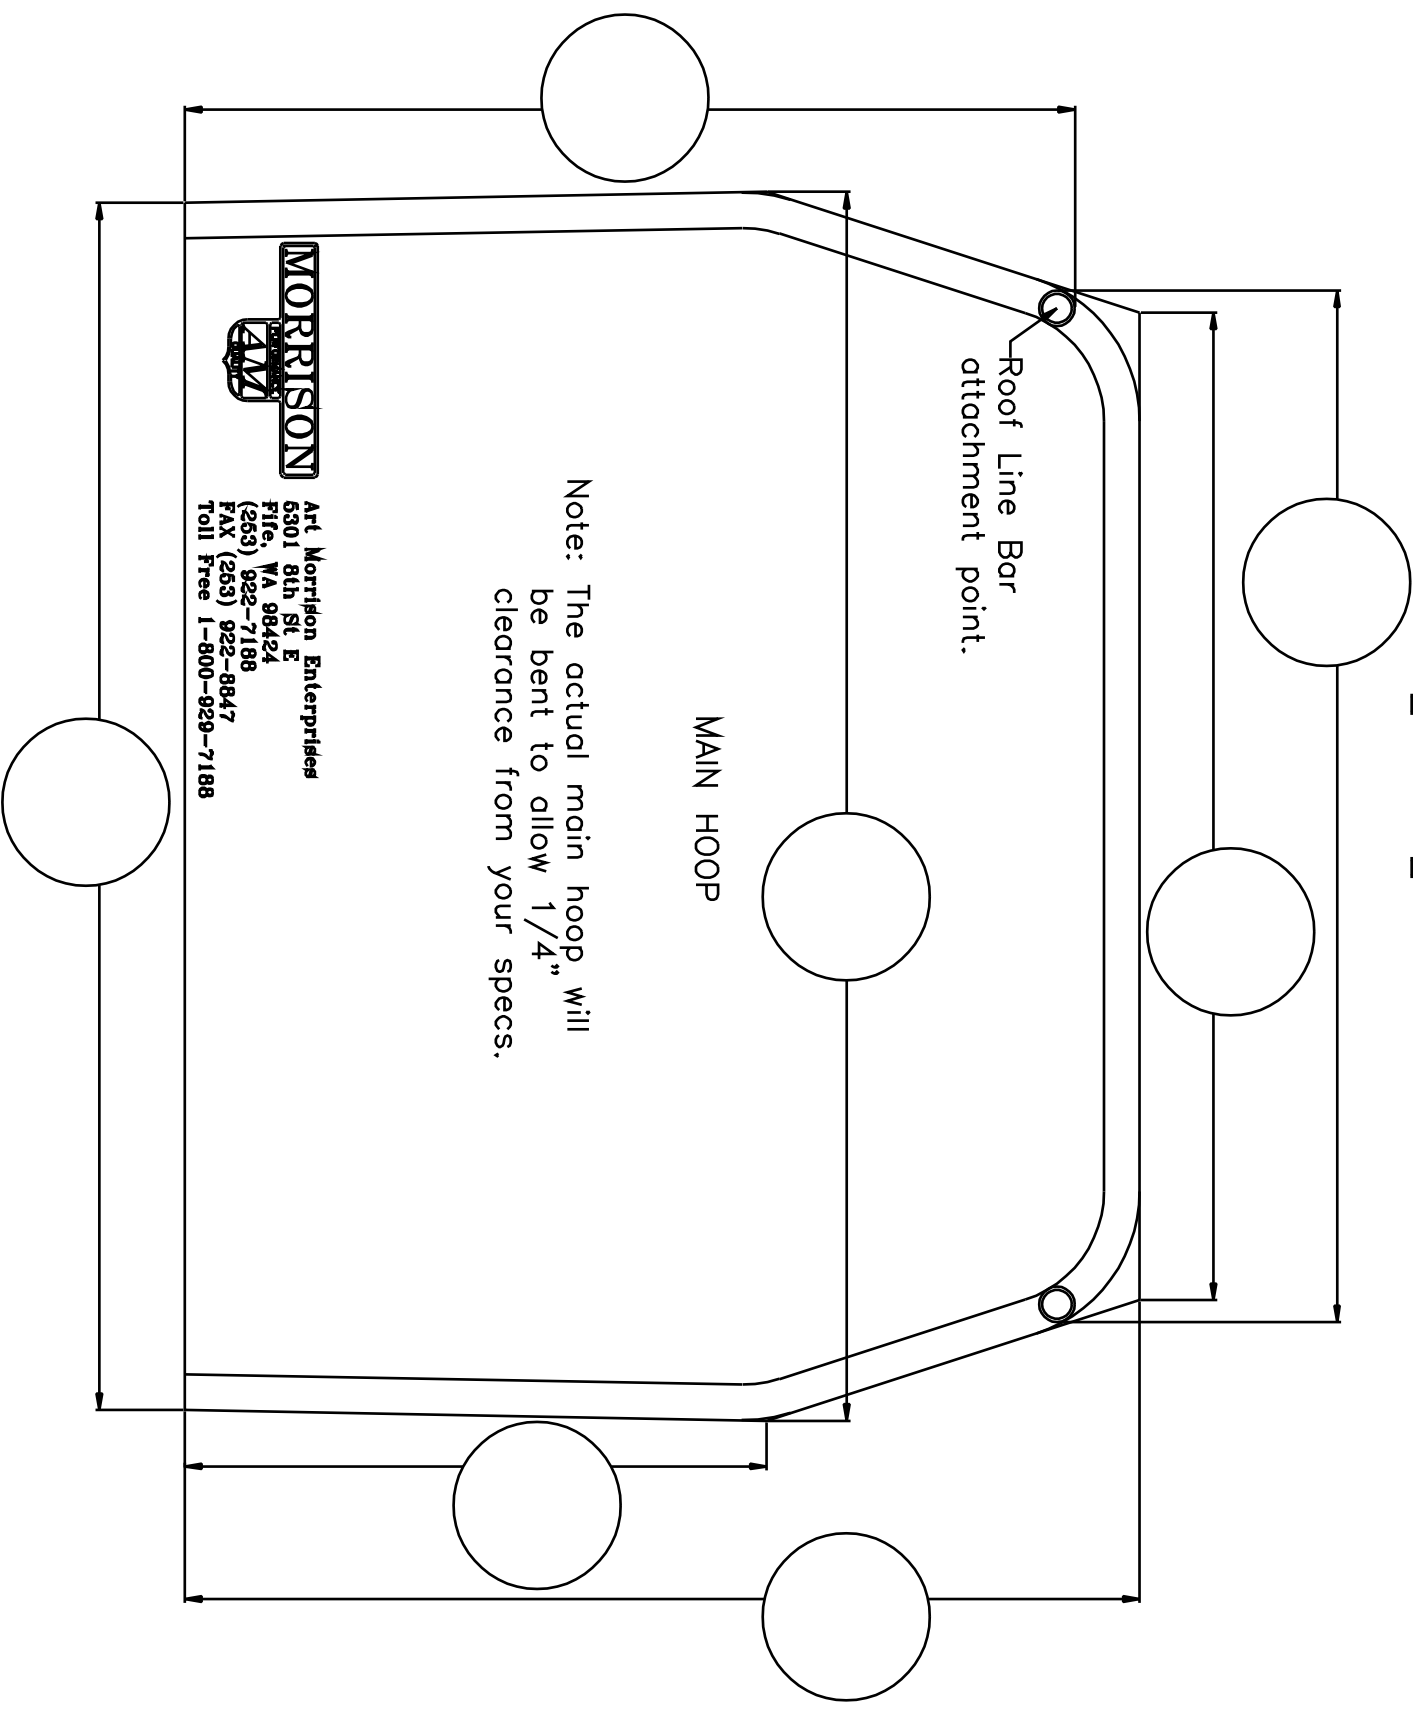

# Main Hoop Spec Sheet

Note: The actual main hoop will be bent to allow 1/4" clearance from your specs.

**MORRISON**  
Art Morrison Enterprises  
6301 8th St E  
Fife, WA 98424  
(263) 922-7188  
FAX (263) 922-8847  
Toll Free 1-800-929-7188

# Roof Line Bar Spec Sheet