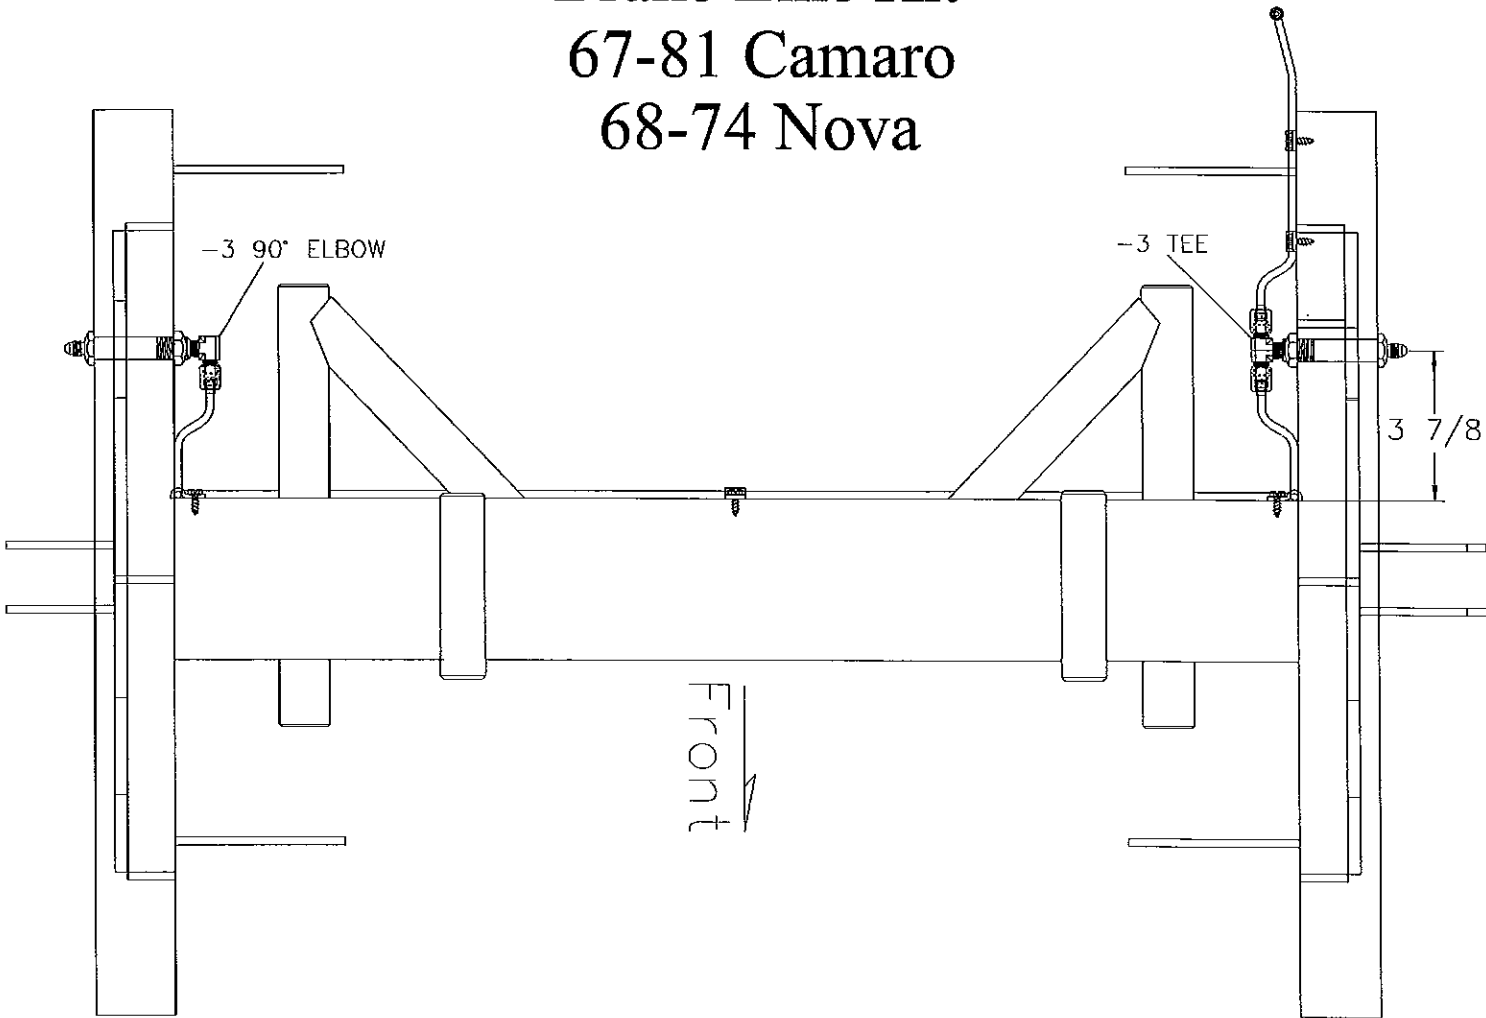

Brake Line Kit 67-81 Camaro 68-74 Nova

#52494146
THRU FRM 2" -3M/-3F

QTY 2

#52482500
-3 TEE

QTY 1

#52483500
-3 90° ELBOW

QTY 1

#52498516
3/16 LINE CLAMP

QTY 5

#70101100
10 X 1/2 SS SCREW

QTY 5

#52487631
-3 TO 10MM BANJO

QTY 2

#52487637
10MMX1.00 BANJO BOLT

QTY 2

#52481810
10MM COPPER WASHER

QTY 4

#52480118
-3 Both ends braided
line 18" long

QTY 2