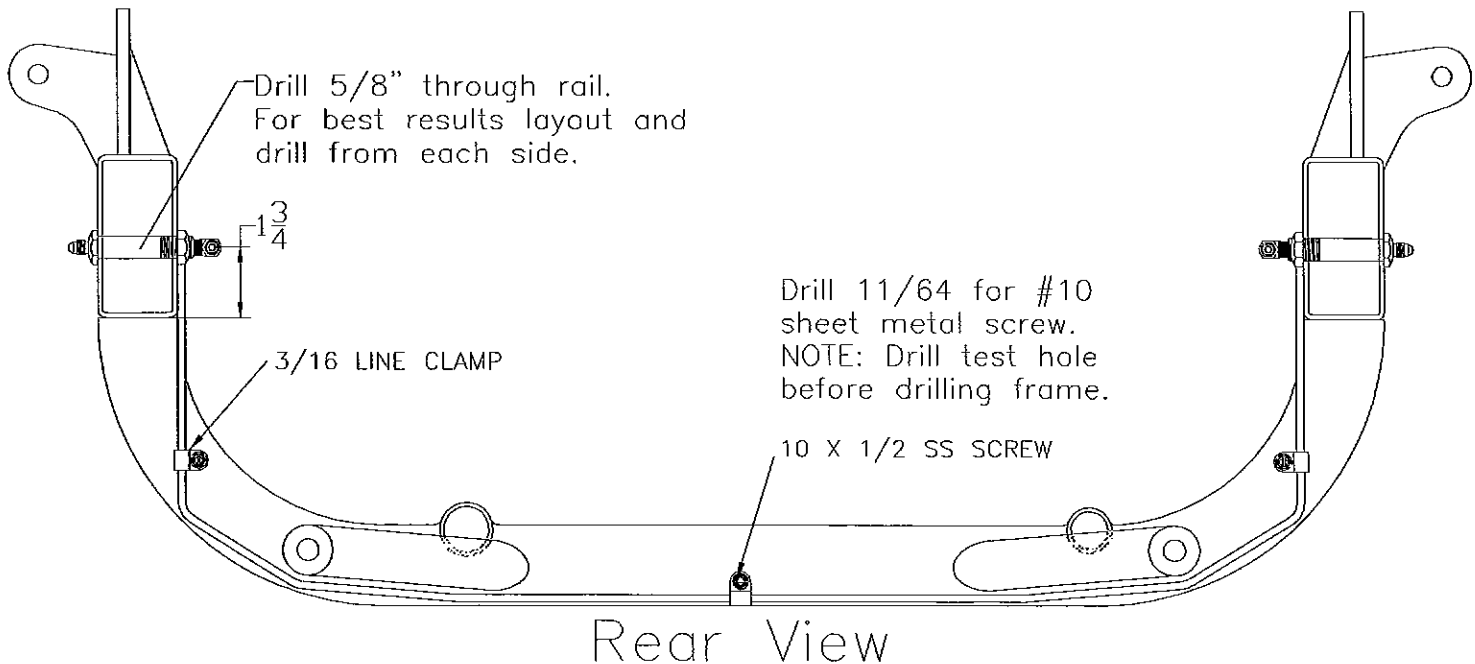

Brake Line Kit 67-81 Camaro 68-74 Nova

#52494146
THRU FRM 2" -3M/-3F

QTY 2

#52482500
-3 TEE

QTY 1

#52483500
-3 90° ELBOW

QTY 1

#52498516
3/16 LINE CLAMP

QTY 5

#70101100
10 X 1/2 SS SCREW

QTY 5

#52487631
-3 TO 10MM BANJO

QTY 2

#52487637
10MMX1.00 BANJO BOLT

QTY 2

#52481810
10MM COPPER WASHER

QTY 4

#52480118
-3 Both ends braided
line 18" long

QTY 2