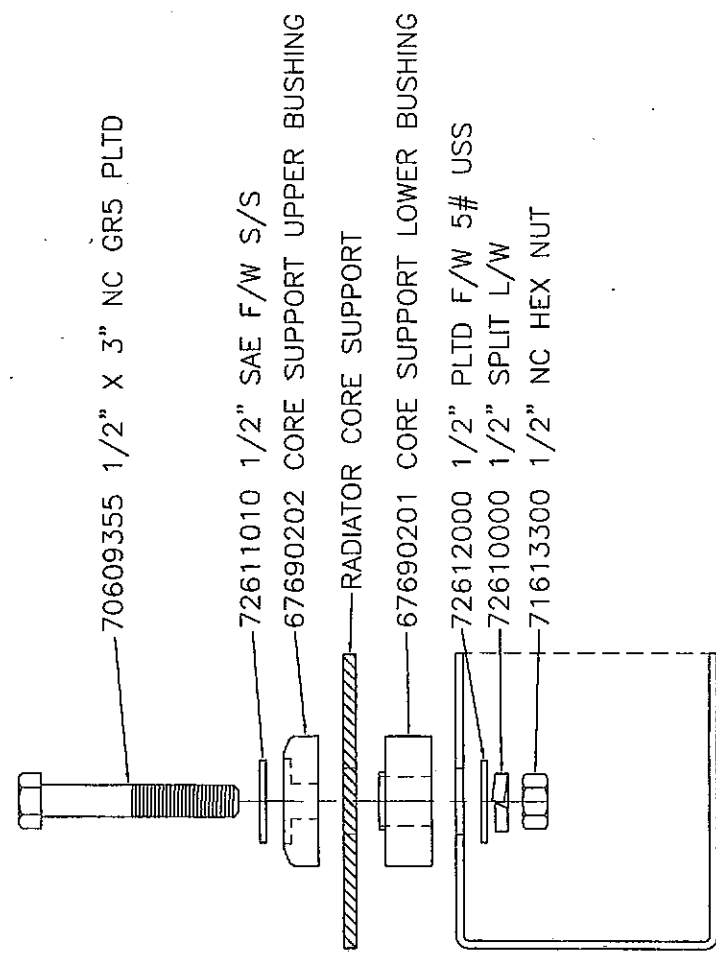

#67690200

- 67690203 BODY UPPER BUSHING
- 67690204 BODY LOWER BUSHING
- 72713500 5/8" USS F/W PLTD
- 72711000 5/8" SPLIT L/W PLTD
- 70710375 5/8" X 2-3/4" NC GR5 PLTD

Body Shell Mount -
Rear Shown

#67690200 KIT INCLUDES:

- 2 67690201 CORE SUPPORT LOWER BUSHING
- 2 67690202 CORE SUPPORT UPPER BUSHING
- 4 67690203 BODY UPPER BUSHING
- 4 67690204 BODY LOWER BUSHING
- 4 70710375 5/8" X 2-3/4" NC GR5 PLTD
- 4 72711000 5/8" SPLIT L/W PLTD
- 4 72713500 5/8" USS F/W PLTD
- 2 70609355 1/2" X 3" NC GR5 PLTD
- 2 72611010 1/2" SAE F/W S/S
- 2 72612000 1/2" PLTD F/W 5# USS
- 2 72610000 1/2" SPLIT L/W
- 2 71613300 1/2" NC HEX NUT

Core Support Mount -
Front View

- 70609355 1/2" X 3" NC GR5 PLTD
- 72611010 1/2" SAE F/W S/S
- 67690202 CORE SUPPORT UPPER BUSHING
- RADIATOR CORE SUPPORT
- 67690201 CORE SUPPORT LOWER BUSHING
- 72612000 1/2" PLTD F/W 5# USS
- 72610000 1/2" SPLIT L/W
- 71613300 1/2" NC HEX NUT