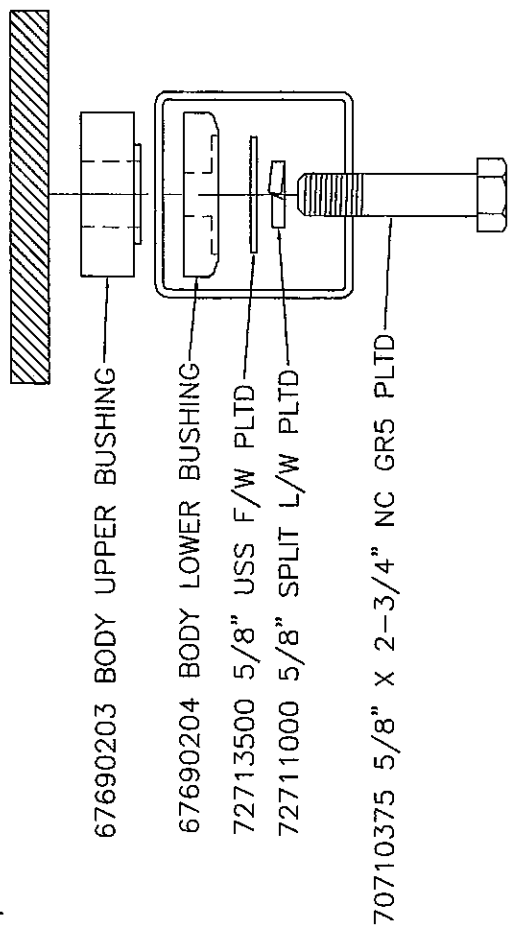

#67690200

- 67690203 BODY UPPER BUSHING
- 67690204 BODY LOWER BUSHING
- 72713500 5/8" USS F/W PLTD
- 72711000 5/8" SPLIT L/W PLTD
- 70710375 5/8" X 2-3/4" NC GR5 PLTD

Body Shell Mount -
Rear Shown

#67690200 KIT INCLUDES:

- 2 67690201 CORE SUPPORT LOWER BUSHING
- 2 67690202 CORE SUPPORT UPPER BUSHING
- 4 67690203 BODY UPPER BUSHING
- 4 67690204 BODY LOWER BUSHING
- 4 70710375 5/8" X 2-3/4" NC GR5 PLTD
- 4 72711000 5/8" SPLIT L/W PLTD
- 4 72713500 5/8" USS F/W PLTD
- 2 70609355 1/2" X 3" NC GR5 PLTD
- 2 72611010 1/2" SAE F/W S/S
- 2 72612000 1/2" PLTD F/W 5# USS
- 2 72610000 1/2" SPLIT L/W
- 2 71613300 1/2" NC HEX NUT